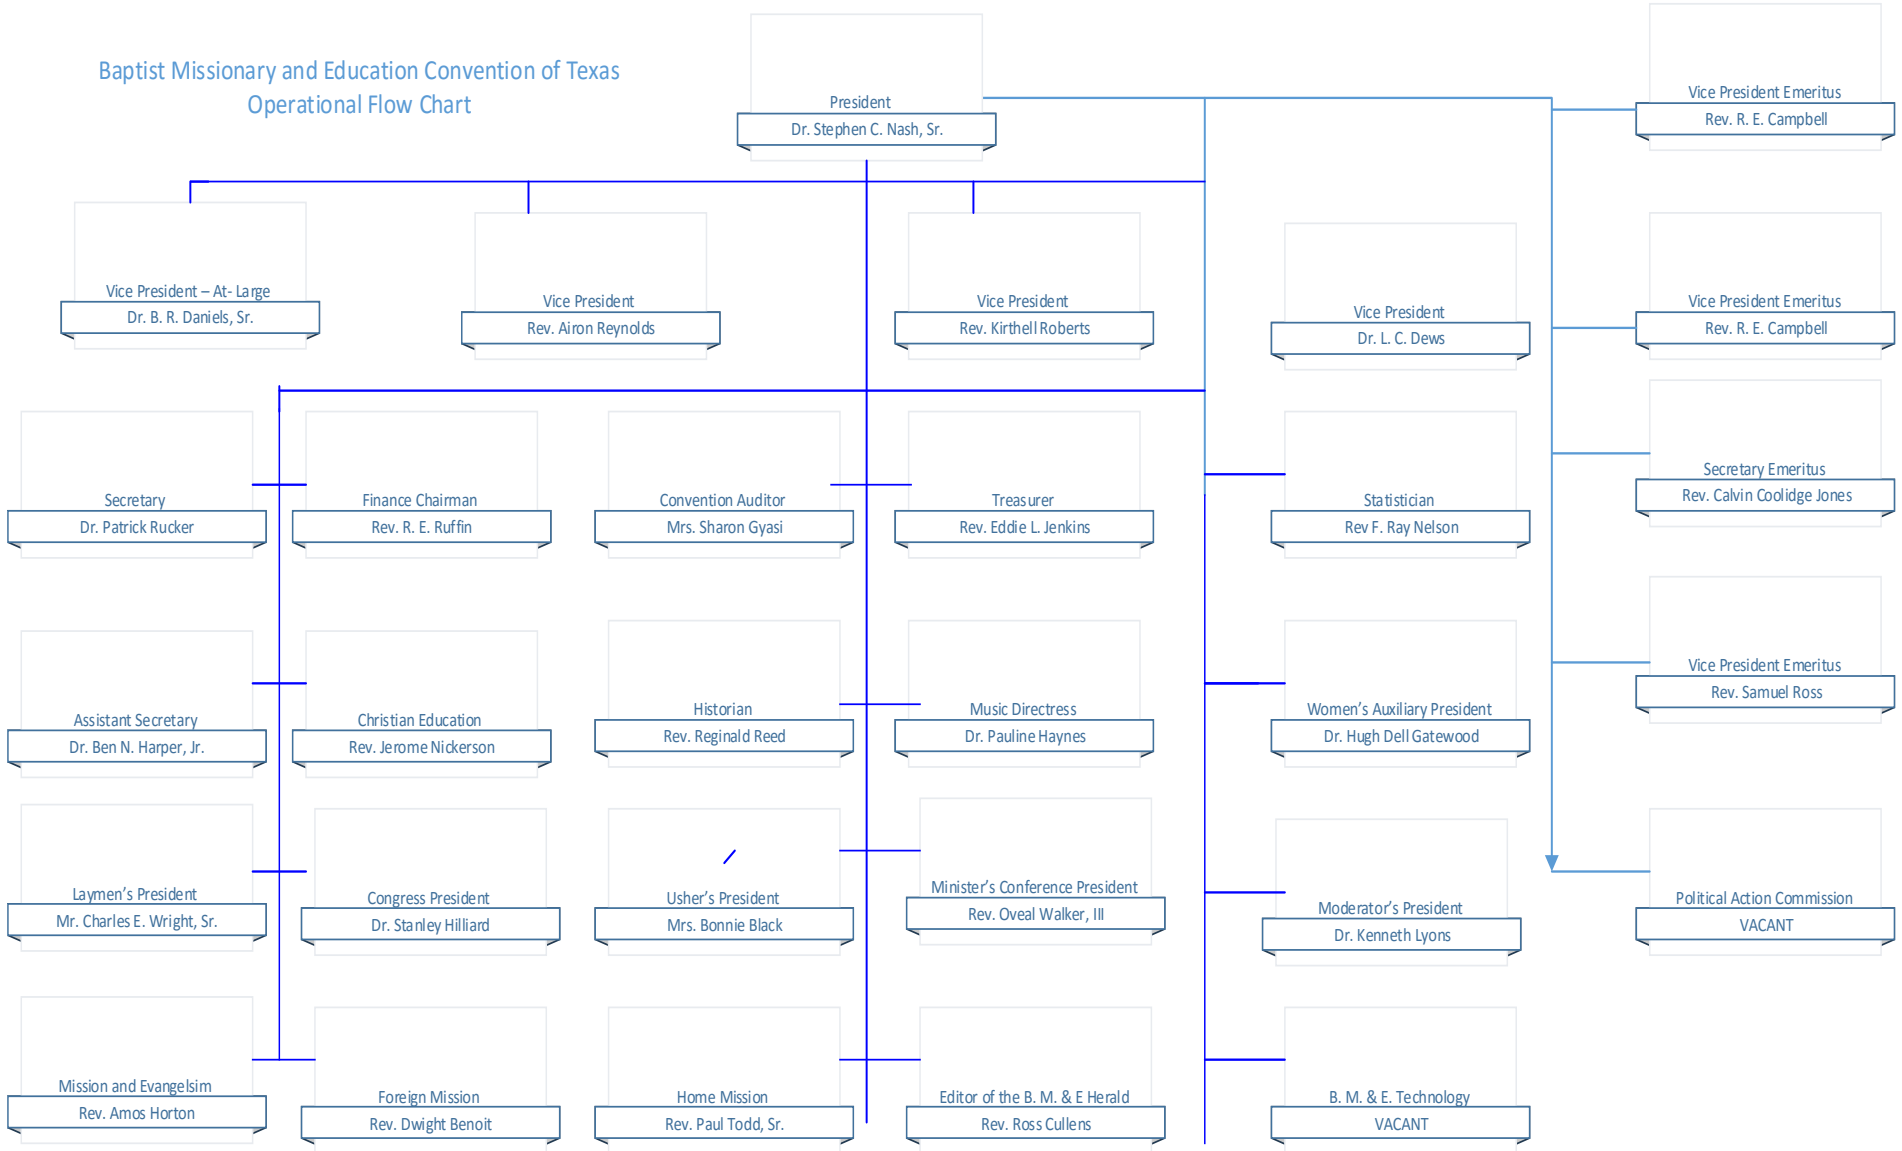

Baptist Missionary and Education Convention of Texas Operational Flow Chart

Baptist Missionary and Education Convention of Texas
Operational Flow Chart Continuation Part 2

Baptist Missionary and Education Convention of Texas
Missionary and Evangelism Organizational Structure
Regional Officers

Baptist Missionary and Education Convention of Texas
Moderators Organizational Structure
Regional Officers

Baptist Missionary and Education Convention of Texas
Laymen Movement Auxiliary Organizational Structure
Regional Officers