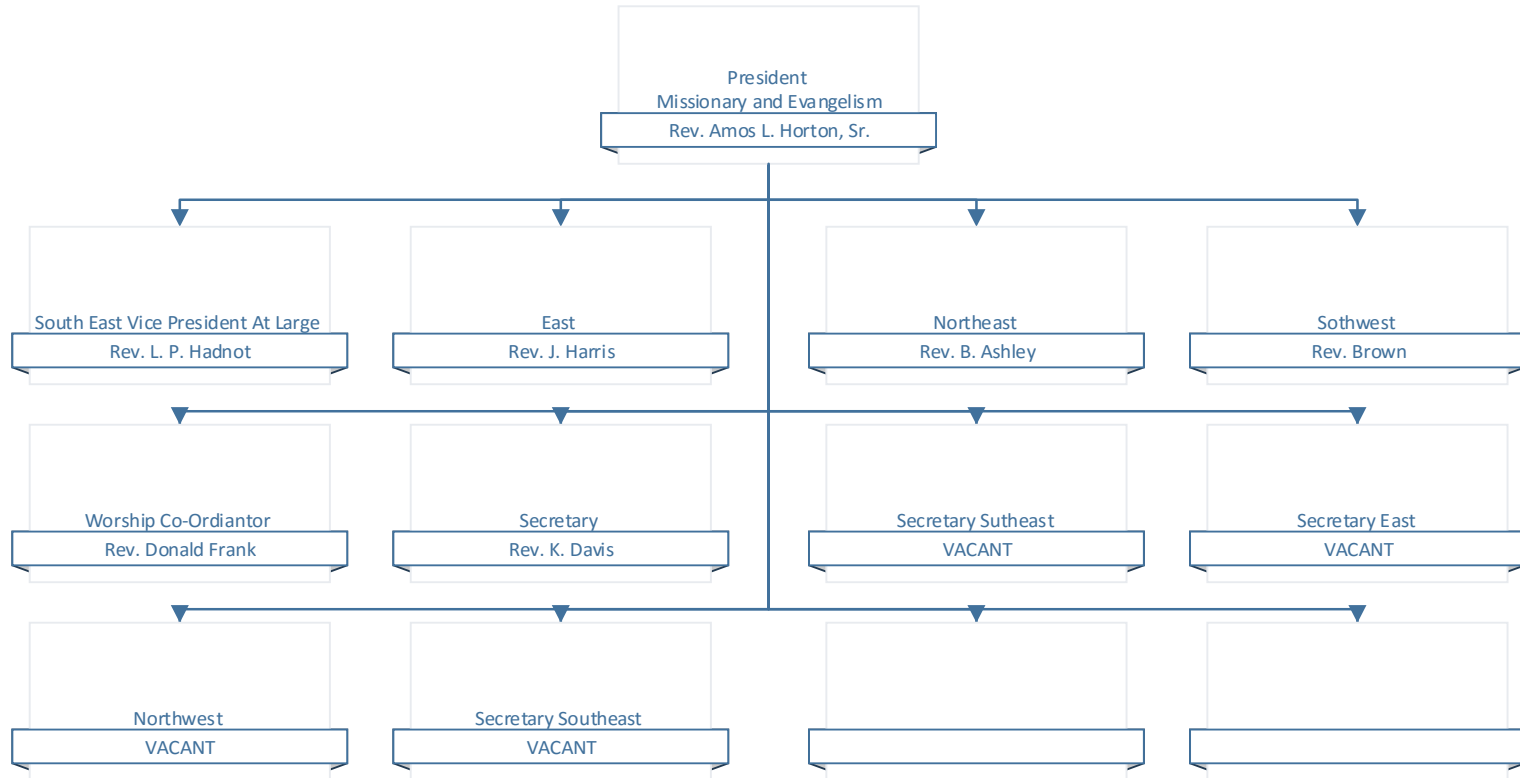

Baptist Missionary and Education Convention of Texas Operational Flow Chart

Baptist Missionary and Education Convention of Texas
Operational Flow Chart Continuation Part 2

Baptist Missionary and Education Convention of Texas
Missionary and Evangelism Organizational Structure
Regional Officers

Baptist Missionary and Education Convention of Texas
Moderators Organizational Structure
Regional Officers

Baptist Missionary and Education Convention of Texas
Laymen Movement Auxiliary Organizational Structure
Regional Officers